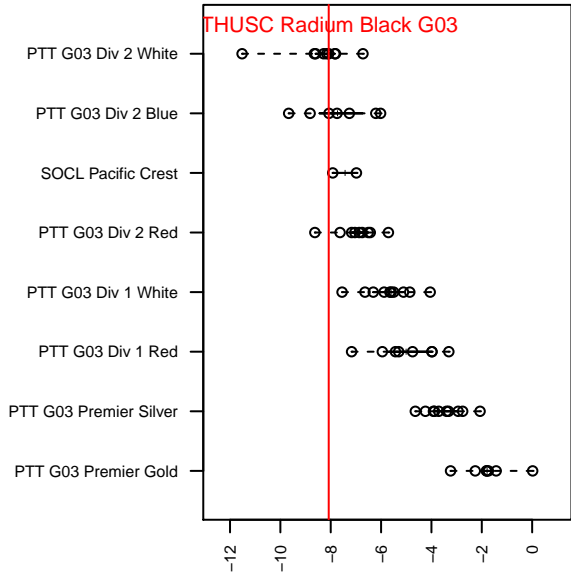

# THUSC Radium Black G03

Tualatin Hills United SC  
 Tualatin Hills, OR  
 G03 total strength=317  
 attack=0.23 defense=0.15  
 fall league = PTT G03 Div 2 White  
 spr league = Spr OYS G03 Div 2 White

alt names used:  
 THUSC United Radium Black  
 THUSC United Radium Black  
 THUSC United Radium Black

Venues played:  
 2015 PTT G03 Division 2 White  
 2015 OYS Presidents Cup G03  
 2015 Spr OYS G03 Division 2 White

**attack and defense variance (black dot)  
relative to other teams  
and top 10 in region**

**attack and defense rating  
relative to others at age  
and all opponents in last 13 months**

**Performance relative to 13 month average**