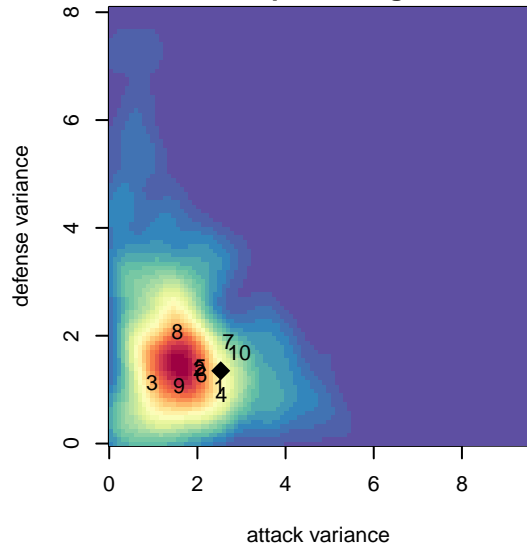

# THUSC Radium Black G03

Tualatin Hills United SC  
 Tualatin Hills, OR  
 G03 total strength=317  
 attack=0.23 defense=0.15  
 fall league = PTT G03 Div 2 White  
 spr league = Spr OYS G03 Div 2 White

**attack and defense variance (black dot)  
relative to other teams  
and top 10 in region**

**attack and defense rating  
relative to others at age  
and all opponents in last 13 months**

**Performance relative to 13 month average**