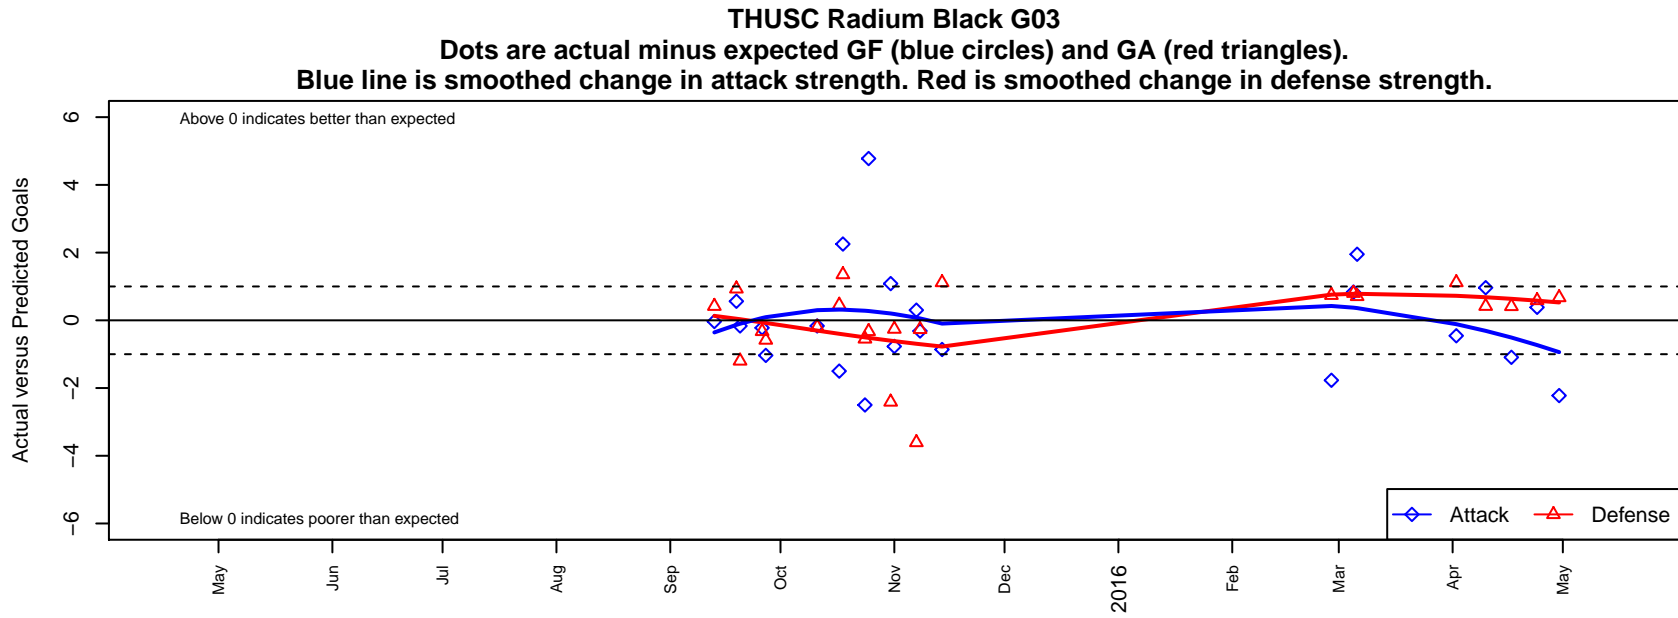

# THUSC Radium Black G03

Tualatin Hills United SC  
 Tualatin Hills, OR  
 G03 total strength=317  
 attack=0.23 defense=0.15  
 fall league = PTT G03 Div 2 White  
 spr league = Spr OYS G03 Div 2 White

**attack and defense variance (black dot)  
relative to other teams  
and top 10 in region**

**attack and defense rating  
relative to others at age  
and all opponents in last 13 months**

**Performance relative to 13 month average**